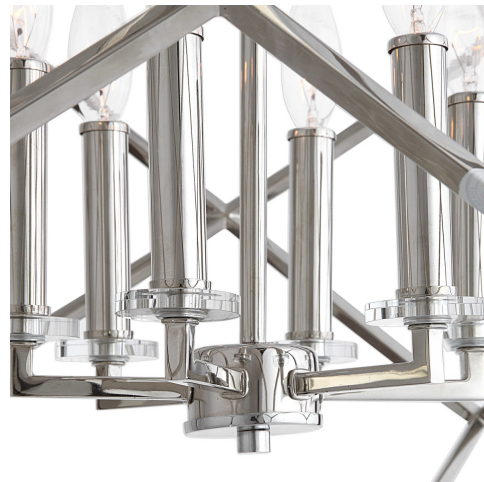

HONORMILL

NEED ASSISTANCE OR CUSTOM QUOTE? CALL: 212-560-5977 www.HONORMILL.com

Euclid, 6 Lt Pendant

\$844.00

Description

An elegant polished nickel cube interlocked with its twin, at the center of their intersection is a 6 light candle cluster with mini crystal bobeches. 6-60 watt max, candelabra sockets. Includes 15' wire & 7' chain.

Additional Information

SKU	#22122
Dimensions	30 h x 26 dia. (in)