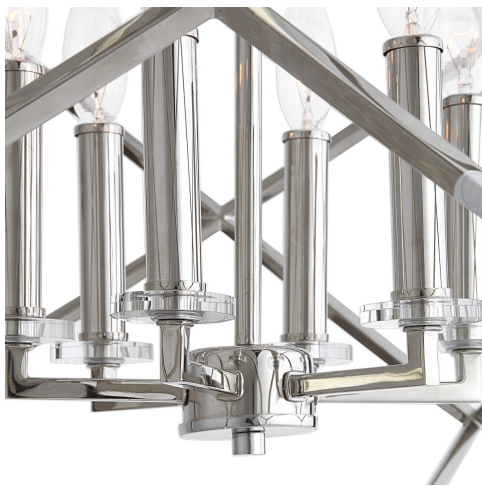

HONORMILL

NEED ASSISTANCE OR CUSTOM QUOTE? CALL: 212-560-5977 www.HONORMILL.com

Euclid, 6 Lt Pendant

\$844.00

Description

An elegant polished nickel cube interlocked with its twin, at the center of their intersection is a 6 light candle cluster with mini crystal bobeches. 6-60 watt max, candelabra sockets. Includes 15' wire & 7' chain.

Additional Information

SKU	#22122
Dimensions	30 h x 26 dia. (in)