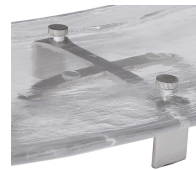

HONORMILL

NEED ASSISTANCE OR CUSTOM QUOTE? CALL: 212-560-5977 www.HONORMILL.com

Mika Tray

\$323.00

Description

Clear art glass tray features a slight curve to the glass and is displayed on a brushed nickel, open arch base.

Additional Information

SKU	#18997
Dimensions	24 w x 3 h x 9 d (in)