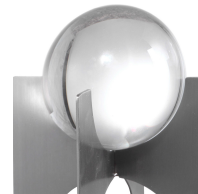

## Ellianna Silver, S/2

\$266.00

### Description

Crystal spheres elevated on stainless steel bases finished in a brushed, plated silver. Sizes: Sm-6x10x6, Lg-7x16x7