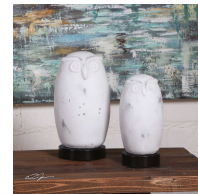

HONORMILL

NEED ASSISTANCE OR CUSTOM QUOTE? CALL: 212-560-5977 www.HONORMILL.com

Hoot Figurines, S/2

\$126.00

Description

Distressed, aged white ceramic owls with mingled bronze metal bases. Sizes: Sm-4x9x4, Lg-5x10x5

Additional Information

SKU	#18787
Dimensions	5 w x 10 h x 5 d (in)