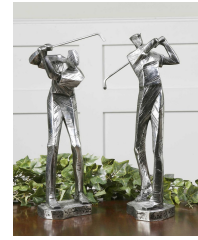

HONORMILL

NEED ASSISTANCE OR CUSTOM QUOTE? CALL: 212-560-5977 www.HONORMILL.com

Practice Shot Figurines, S/2

\$226.00

Description

Metallic silver figurines with a matte black glaze. Sizes: sm-7x15x4, lg-7x16x3.

Additional Information

SKU	#19675
Dimensions	7 w x 16 h x 3 d (in)