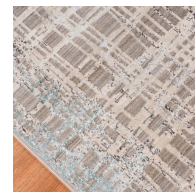

HONORMILL

NEED ASSISTANCE OR CUSTOM QUOTE? CALL: 212-560-5977 www.HONORMILL.com

Cameran Blue

\$83.00

Description

This power loomed rug features an abstract design in tones of polyester gray, and beige, with teal blue accents and hints of charcoal.