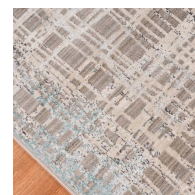

HONORMILL

NEED ASSISTANCE OR CUSTOM QUOTE? CALL: 212-560-5977 www.HONORMILL.com

Cameran Blue

\$83.00

Description

This power loomed rug features an abstract design in tones of polyester gray, and beige, with teal blue accents and hints of charcoal.