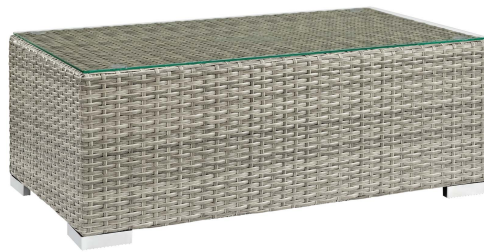

HONORMILL

NEED ASSISTANCE OR CUSTOM QUOTE? CALL: 212-560-5977 www.HONORMILL.com

Repose Outdoor Patio Coffee Table

\$221.00

Description

Enjoy the outdoors while benefiting from the style and comfort of the Repose Outdoor Patio Furniture Series. Repose Patio Coffee Table offers a detailed tan and gray synthetic rattan weave with UV protection for eye-catching appeal and durability, tempered glass top, non-marking foot pads, and a sturdy powder-coated aluminum frame and base. Subtle style defines the Repose outdoor sectional collection making it a natural choice for enhancing your patio, backyard, or poolside gatherings. This installment of the series is an outdoor coffee table. Set Includes: One - Repose Coffee Table

Additional Information

SKU	SMODC14089
Dimensions	Overall Product Dimensions: 19.5"L x 35.5"W x 13.5"H