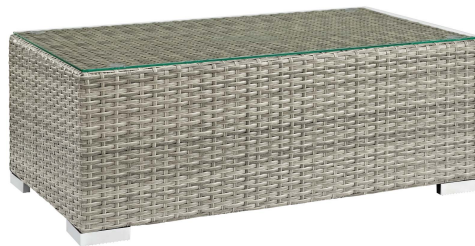

HONORMILL

NEED ASSISTANCE OR CUSTOM QUOTE? CALL: 212-560-5977 www.HONORMILL.com

Repose Outdoor Patio Coffee Table

\$221.00

Description

Enjoy the outdoors while benefiting from the style and comfort of the Repose Outdoor Patio Furniture Series. Repose Patio Coffee Table offers a detailed tan and gray synthetic rattan weave with UV protection for eye-catching appeal and durability, tempered glass top, non-marking foot pads, and a sturdy powder-coated aluminum frame and base. Subtle style defines the Repose outdoor sectional collection making it a natural choice for enhancing your patio, backyard, or poolside gatherings. This installment of the series is an outdoor coffee table. Set Includes: One - Repose Coffee Table

Additional Information

SKU	SMODC14089
Dimensions	Overall Product Dimensions: 19.5"L x 35.5"W x 13.5"H