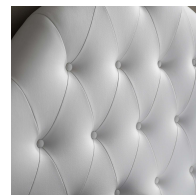

HONORMILL

NEED ASSISTANCE OR CUSTOM QUOTE? CALL: 212-560-5977 www.HONORMILL.com

Sovereign Full Upholstered Vinyl Headboard

\$283.00

Description

Spend more time reading and relaxing before sleep with the beautifully designed high arch Modway Sovereign Button Tufted Linen Fabric Upholstered Full Headboard. Magnificently laden with deep tufted buttons and finely upholstered in soft linen fabric, Sovereign Full Headboard ushers in a sense of regality and splendor to your bedroom decor. Eminently sophisticated, Sovereign is a fully padded headboard fitted for most full size beds. Set Includes: One - Sovereign Full Headboard

Additional Information

SKU	SMODC16712
Dimensions	Overall Product Dimensions: 4"L x 56"W x 57 - 64.5"H Bedframe Mounting Location: 4.5 - 8.5"H Mounting Location A - Height to Top of Headboard: 64.5"H Mounting Location A - Height to Bottom of Headboard: 30.5"H Mounting Location B - Height to Top of Headboard: 62"H Mounting Location B - Height to Bottom of Headboard: 28"H Mounting Location C - Height to Top of Headboard: 59.5"H Mounting Location C - Height to Bottom of Headboard: 25.5"H Mounting Location D - Height to Top of Headboard: 57"H Mounting Location D - Height to Bottom of Headboard: 23"H