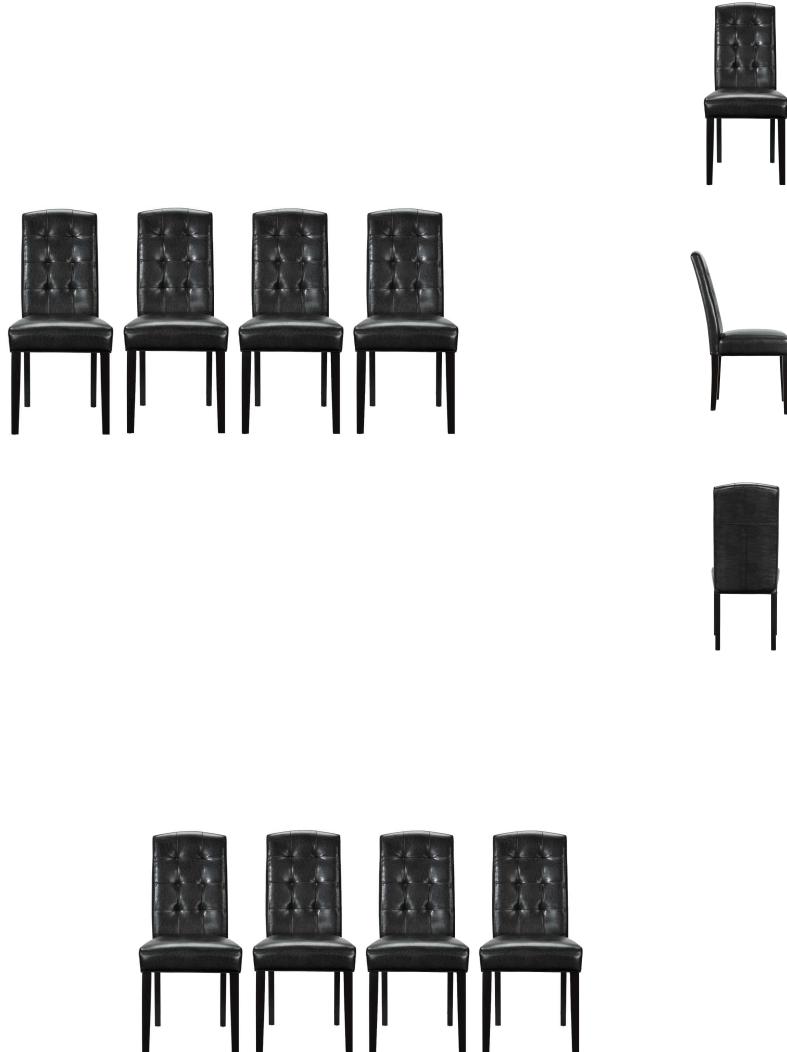

HONORMILL

NEED ASSISTANCE OR CUSTOM QUOTE? CALL: 212-560-5977 www.HONORMILL.com

Perdure Dining Chairs Vinyl Set Of 4

\$618.00

Description

Mix timelessness with modern appeal in this Parsons style dining chair. Like the favorite pair of jeans which can be dressed up or down and tailored to every occasion, the rich simplicity of the Perdure chair makes it a perfect accessory for your every need. Set Includes: Four - Perdure Dining Chairs

Additional Information

SKU	SMODC15626
Dimensions	Overall Product Dimensions: 24"L x 18"W x 40"H Overall Side Chair Dimensions: 24"L x 18"W x 40"H Seat Dimensions: 19.5"L x 17"W x 19.5"H Backrest Height: 22"H