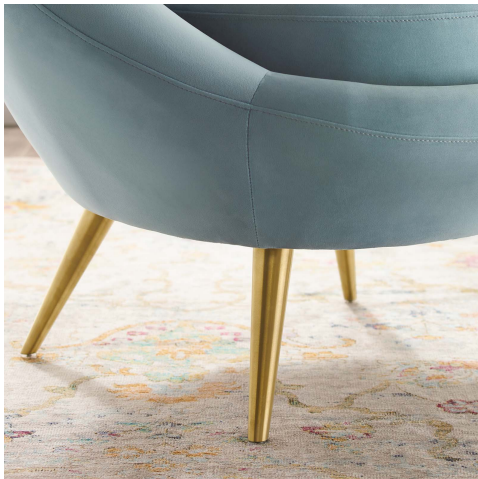

## Description

Relax and enjoy in the Circuit Modern Accent Chair. A glamorous update for any living room, entryway, bedroom, lounge area, Circuit delivers a luxurious seating experience with soft, stain-resistant performance velvet upholstery, dense foam padding, and four splayed and tapered gold stainless steel legs. This versatile accent chair supports up to 300 lbs. Set Includes: One - Circuit Accent Chair

## Additional Information

SKU	SMODC15620
Dimensions	Overall Product Dimensions: 31.5"L x 33.5"W x 33"H Seat Dimensions: 21"L x 20"W x 19.5"H Leg Dimensions: 8"H