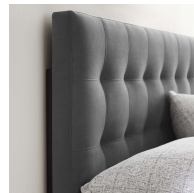

HONORMILL

NEED ASSISTANCE OR CUSTOM QUOTE? CALL: 212-560-5977 www.HONORMILL.com

Lily Queen Biscuit Tufted Performance Velvet Headboard

\$188.00

Description

Instill classic elegance and modern luxury with the Lily Queen Biscuit Tufted Performance Velvet Headboard. Lily features charming biscuit tufting for plush vintage glamour and timeless appeal. An elegant centerpiece to the master bedroom or guest suite, this upholstered velvet headboard for queen bed frames provides a soft, stain-resistant update for premium comfort while relaxing, reading, or conversing in bed. Solidly constructed from plywood and fiberboard with dense foam padding, this queen size velvet headboard comes with five mounting positions that are height adjustable from 45" - 52.5". Set Includes: One - Lily Queen Biscuit Tufted Headboard

Additional Information

SKU	SMODC17842
Dimensions	Overall Product Dimensions: 3.5"L x 61.5"W x 22.5"H Floor to Top of Headboard: 45 - 52.5"H Floor to Bottom of Headboard: 23 - 30.5"H