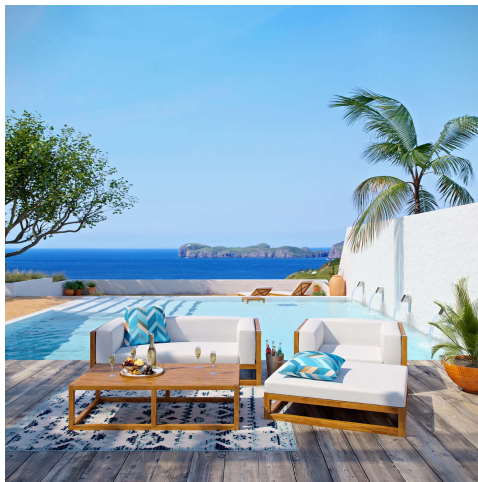

HONORMILL

NEED ASSISTANCE OR CUSTOM QUOTE? CALL: 212-560-5977 www.HONORMILL.com

Newbury 4 Piece Outdoor Patio Premium Grade A Teak Wood Set

\$4,339.00

Description

Experience wondrous sunsets and spirited al fresco dining with the Newbury Premium Grade A Teak Outdoor Patio Collection. Made of Premium Grade A Teak Wood, this teak collection comes with machine-washable sun, stain, water, mildew, and fade resistant Sunproof Fabric for long-lasting use. A versatile addition to balconies, backyards, patios, gazebos, poolside or garden spaces, the Newbury Collection comes with matching armchair, sofa, ottoman, coffee table, and accent chair selections for a durable outdoor teak set that comes with a variety of dining and casual living seating options. Set Includes: One - Newbury Armchair One - Newbury Coffee Table One - Newbury Ottoman One - Newbury Sofa

Additional Information

SKU	SMODC16006
Dimensions	Overall Armchair Dimensions: 39"L x 45"W x 22.5"H Seat Dimensions: 35"L x 43.5"W x 9"H Armrest Dimensions: 2"W x 22.5"H Backrest Dimensions: 2"W x 13.5"H Base Dimensions: 39"L x 45"W Space Between Armrest and Seat: 13.5"H Overall Ottoman Dimensions: 39"L x 45"W x 9"H Seat Height: 9"H Base Width: 45"W Overall Sofa Dimensions: 22"L x 72"W x 25.5"H Seat Dimensions: 35"L x 68"W x 9"H Armrest Height from Seat: 13.5"H Backrest Height: 13.5"H Overall Coffee Table Dimensions: 29"L x 54"W x 14"H Table Top Thickness: 0.5"H Floor to Underside of Table: 12.5"H Base Width: 54"W Overall Product Dimensions: 84"L x 117"W x 25.5"H