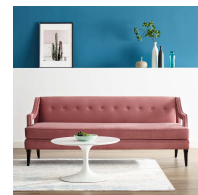

HONORMILL

NEED ASSISTANCE OR CUSTOM QUOTE? CALL: 212-560-5977 www.HONORMILL.com

Concur Button Tufted Performance Velvet Sofa

\$1,675.00

Description

Elevate your home with the streamlined, chic cutout profile of the Concur Performance Velvet Sofa. Upholstered in soft, stain-resistant performance velvet, Concur comes with a plush 6" thick, three-seater cushion, machine washable cover, and solid birch wood saber legs with non-marking foot caps. Adorned with sloping armrests, a tailored profile, and classic button tufting, this upholstered living room sofa makes a striking statement in a variety of modern and mid-century themed decors. Sofa Weight Capacity: 1323 lbs. Set Includes: One - Concur Button Tufted Sofa

Additional Information

SKU	SMODC14711
Dimensions	Overall Product Dimensions: 76"L x 32"W x 31"H Seat Dimensions: 76"L x 18.5"W x 18.5"H Armrest Dimensions: 24"L x 2.5"W x 23.5"H Backrest Height: 15.5"H Base Height: 6"H Armrest Height from Seat: 6"H