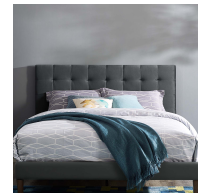

HONORMILL

NEED ASSISTANCE OR CUSTOM QUOTE? CALL: 212-560-5977 www.HONORMILL.com

Paisley Tufted Twin Upholstered Performance Velvet Headboard

\$159.00

Description

Enjoy simple elegance with the square-patterned design of Paisley. Featuring timeless biscuit tufting, Paisley updates the kid room, dorm, or guest bedroom with charming appeal. A stylish full or queen headboard, Paisley is made of soft, stain resistant performance velvet covering a durable fiberboard and plywood frame with dense foam padding. Solidly constructed with extra wide black-stained wood post legs that fit twin bed frames, choose from three mounting positions with this tall, padded headboard that ranges from 46 - 54 inches in height. The Paisley twin headboard is a lavish addition that offers quality support while reclining and relaxing. Set Includes: One - Paisley Tufted Twin Headboard

Additional Information

SKU	SMODC17280
Dimensions	Overall Product Dimensions: 3"L x 43.5"W x 46 - 54"H Bottom to Top of Headboard: 26.5"H Floor to Top of Headboard: 46 - 54"H Floor to Bottom of Headboard: 19.5 - 27.5"H