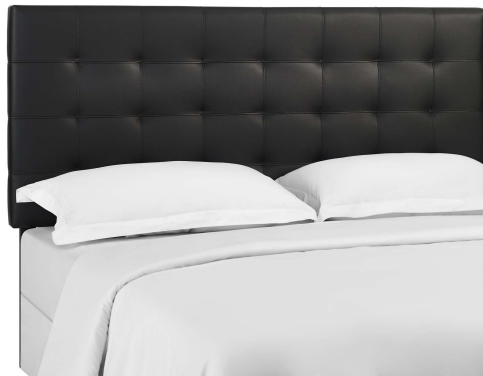

HONORMILL

NEED ASSISTANCE OR CUSTOM QUOTE? CALL: 212-560-5977 www.HONORMILL.com

Paisley Tufted Twin Upholstered Faux Leather Headboard

\$157.00

Description

Enjoy simple elegance with the square-patterned design of Paisley. Featuring timeless biscuit tufting, Paisley updates the kid, dorm, or guest bedroom with charming appeal. A stylish twin headboard, Paisley is made of soft upholstered faux leather covering a durable fiberboard and plywood frame with dense foam padding. Solidly constructed with black-stained wood post legs for twin bed frames, choose from three mounting positions with this tall, padded headboard that ranges from 46 - 54 inches in height. The Paisley twin headboard is a lavish addition that offers quality support while reclining and relaxing. Set Includes: One - Paisley Tufted Twin Headboard

Additional Information

SKU	SMODC17284
Dimensions	Overall Product Dimensions: 42.5"L x 3"W x 46 - 54"H Bottom to Top of Headboard: 26.5"H Floor to Top of Headboard: 46 - 54"H Floor to Bottom of Headboard: 19.5 - 27.5"H