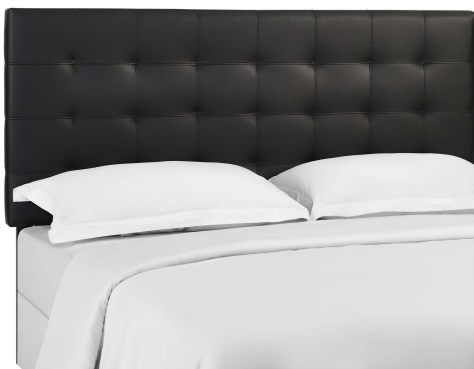

HONORMILL

NEED ASSISTANCE OR CUSTOM QUOTE? CALL: 212-560-5977 www.HONORMILL.com

Paisley Tufted Twin Upholstered Faux Leather Headboard

\$157.00

Description

Enjoy simple elegance with the square-patterned design of Paisley. Featuring timeless biscuit tufting, Paisley updates the kid, dorm, or guest bedroom with charming appeal. A stylish twin headboard, Paisley is made of soft upholstered faux leather covering a durable fiberboard and plywood frame with dense foam padding. Solidly constructed with black-stained wood post legs for twin bed frames, choose from three mounting positions with this tall, padded headboard that ranges from 46 - 54 inches in height. The Paisley twin headboard is a lavish addition that offers quality support while reclining and relaxing. Set Includes: One - Paisley Tufted Twin Headboard

Additional Information

SKU	SMODC17284
Dimensions	Overall Product Dimensions: 42.5"L x 3"W x 46 - 54"H Bottom to Top of Headboard: 26.5"H Floor to Top of Headboard: 46 - 54"H Floor to Bottom of Headboard: 19.5 - 27.5"H