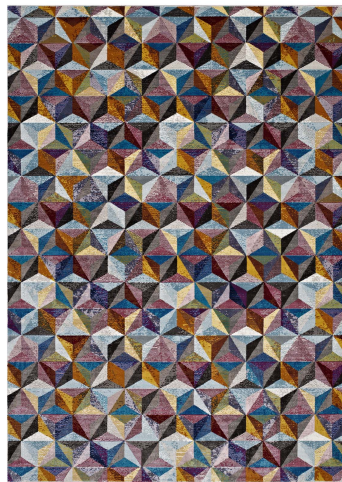

HONORMILL

NEED ASSISTANCE OR CUSTOM QUOTE? CALL: 212-560-5977 www.HONORMILL.com

Arisa Geometric Hexagon Mosaic 8X10 Area Rug

\$452.00

Description

Make a sophisticated statement with the Arisa Geometric Hexagon Mosaic Area Rug. Patterned with an elegant modern design, Arisa is a durable machine-woven polypropylene rug. Complete with a durable rubber bottom, Arisa enhances traditional and contemporary modern decors while outlasting everyday use. Featuring a colorful tessellated triangle design with a high density low pile weave and subtle distressed effect, this non-shedding area rug is a perfect addition to the living room, bedroom, entryway, kitchen, dining room or family room. Arisa is a family-friendly stain resistant rug with easy maintenance. Vacuum regularly and spot clean with diluted soap or detergent as needed. Create a comfortable play area for kids and pets while protecting your floor from spills and heavy furniture with this carefree decor update for high traffic areas of your home. Set Includes: One - Arisa Geometric Hexagon Mosaic 8x10 Area Rug

Additional Information

| | |
|------------|--|
| SKU | SMODC17992 |
| Dimensions | Overall Product Dimensions: 122"L x 94.5"W x 0.5"H |