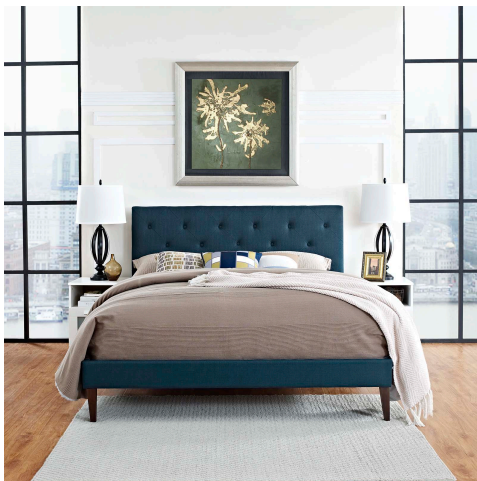

HONORMILL

NEED ASSISTANCE OR CUSTOM QUOTE? CALL: 212-560-5977 www.HONORMILL.com

Tarah Full Fabric Platform Bed With Squared Tapered Legs

\$0.00

Description

Accelerate your bedroom decor with the Tarah Platform Bed. Made with a solid wood frame upholstered in polyester fabric, Tarah features tapered wood legs, plastic foot glides, stylish headboard, and ten sturdy wood slats with a centered supporting bar and two support legs for enhanced stability. Due to the wooden slat support system, the use of a box spring is unnecessary. Tarah supports memory foam mattresses such as our Aveline series. Perfect for mid-century modern, minimalist and contemporary bedrooms. Mattress not included. Assembly Required. Set Includes: One - Terisa Full Headboard One - Tessie Full Bed Frame with Squared Tapered Legs

Additional Information

SKU	SMODC17630
Dimensions	Overall Product Dimensions: 78.5"L x 57.5"W x 40 - 47.5"H Overall Headboard Dimensions: 3"L x 57.5"W x 40 - 47.5"H Headboard Dimensions: 3"L x 57.5"W x 22.5"H Floor to Top of Headboard: 40 - 47.5"H Floor to Bottom of Headboard: 17.5 - 25"H