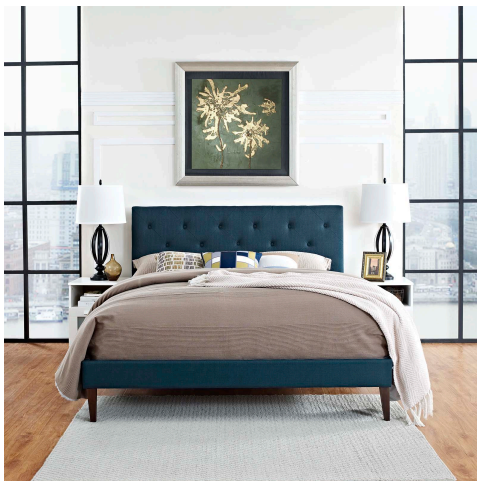

## Tarah Queen Fabric Platform Bed With Squared Tapered Legs

\$485.00

## Description

Accelerate your bedroom decor with the Tarah Platform Bed. Made with a solid wood frame upholstered in polyester fabric, Tarah features tapered wood legs, plastic foot glides, stylish headboard, and ten sturdy wood slats with a centered supporting bar and two support legs for enhanced stability. Due to the wooden slat support system, the use of a box spring is unnecessary. Tarah supports memory foam mattresses such as our Aveline series. Perfect for mid-century modern, minimalist and contemporary bedrooms. Mattress not included. Assembly Required. Set Includes: One - Terisa Queen Headboard One - Tessie Queen Bed Frame with Squared Tapered Legs

## Additional Information

SKU	SMODC17635
Dimensions	Overall Product Dimensions: 83.5"L x 63.5"W x 47.5"H Overall Headboard Dimensions: 3"L x 63.5"W x 47.5"H