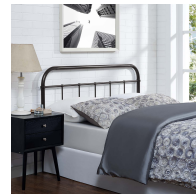

HONORMILL

NEED ASSISTANCE OR CUSTOM QUOTE? CALL: 212-560-5977 www.HONORMILL.com

Serena King Steel Headboard

\$134.00

Description

Imbue your room with the rustic grace of the Modway Serena Vintage Metal King Headboard. Complement modern farmhouse decor with solidly constructed vintage styled steel piping and sturdy frame. Serena King and California King Headboard comes with a reinforced center ladder beam and non-marking foot caps, and comes designed with whispers of nostalgia and a fluid simplicity that effortlessly enhances modern farmhouse and cottage style decors. Set Includes: One - Serena King Steel Headboard

Additional Information

SKU	SMODC17120
Dimensions	Overall Product Dimensions: 2"L x 77.5"W x 40.5"H