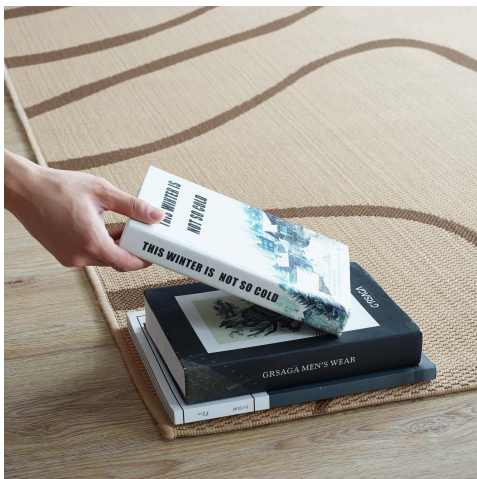

HONORMILL

NEED ASSISTANCE OR CUSTOM QUOTE? CALL: 212-560-5977 www.HONORMILL.com

Surge Swirl Abstract 8X10 Indoor And Outdoor Area Rug

\$264.00

Description

Make a sophisticated statement with the Surge Swirl Abstract Indoor and Outdoor Area Rug. Patterned with an elegant design, Surge is a durable machine-woven polypropylene rug. Featuring an abstract design with a low pile weave and gripping rubber bottom, this all-weather area rug is a perfect addition to the outdoor patio, porch, deck, or inside the house in the living room, bedroom, kitchen or dining room. Surge is a family-friendly fade and stain resistant rug with easy maintenance. Hose down or vacuum periodically. Create a contemporary play area for kids and pets in high-traffic areas while protecting your floor from spills and heavy furniture with this carefree decor solution. Set Includes: One - Surge Swirl Abstract 8x10 Indoor and Outdoor Area Rug

Additional Information

SKU	SMODC18090
Dimensions	Overall Product Dimensions: 122"L x 94.5"W x 0.5"H