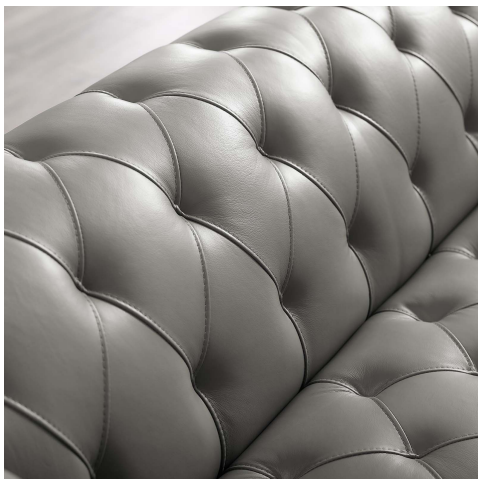

## Idyll Tufted Button Upholstered Leather Chesterfield Armchair

\$1,892.00

## Description

Rollick in the luxurious expanse of the Idyll Leather Chesterfield Armchair. Featuring soft leather upholstery, rolled arms and tufted button accent details, dense foam padding, and a sinuous spring system for responsive support, Idyll creates a lushly comfortable seating environment that invites lingering conversations and leisure time. This living room chair comes with elegant leather upholstery in this designer couch sure to become the focal point of your home. Supported by a sturdy polished stainless steel frame, enhance your entryway, bedroom, or living room decor with the timeless look of this vintage sofa couch. Weight Capacity: 300 lbs. Set Includes: One - Idyll Tufted Button Chesterfield Armchair

## Additional Information

SKU	SMODC15584
Dimensions	Overall Product Dimensions: 45.5"L x 39.5"W x 28"H Seat Dimensions: 25"L x 27"W x 17"H Armrest Dimensions: 45"L x 39.5"W x 28"H