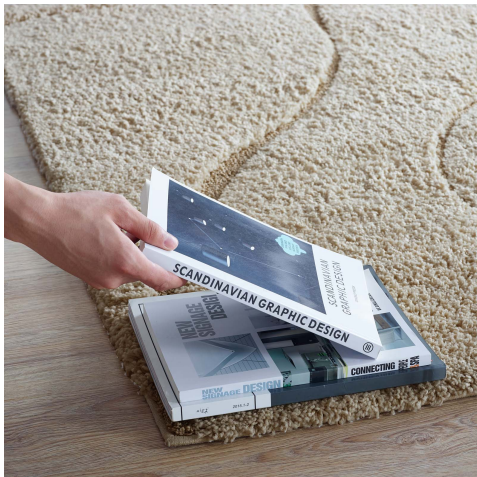

HONORMILL

NEED ASSISTANCE OR CUSTOM QUOTE? CALL: 212-560-5977 www.HONORMILL.com

Jubilant Abound Abstract Swirl 5X8 Shag Area Rug

\$221.00

Description

Make a sophisticated statement with the Abound Abstract Swirl Area Rug. Patterned with an elegant modern design, Abound is a durable machine-woven polypropylene shag rug that offers wide-ranging support. Complete with a jute backing, distinctive two-tier pile, and a 1.18-inch shag design, Abound enhances traditional and contemporary modern decors while outlasting everyday use. Featuring a lively swirl pattern, this non-shedding area rug with a high-density weave and cozy feel is a perfect addition to the living room, bedroom, entryway, kitchen, dining room or family room. Abound is a family-friendly stain resistant rug with easy maintenance. Vacuum regularly and spot clean with diluted soap or detergent as needed. Create a comfortable play area for kids and pets while protecting your floor from spills and heavy furniture with this carefree decor update for your home. Set Includes: One - Abound Abstract Swirl 5x8 Shag Area Rug

Additional Information

SKU	SMODC18169
Dimensions	Overall Product Dimensions: 89.5"L x 63"W x 1"H