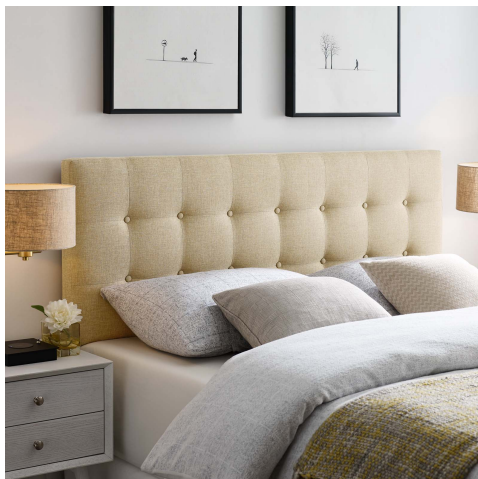

## Emily Queen Upholstered Fabric Headboard

\$186.00

## Description

Add elegance to your bedroom with the Modway Emily Button Tufted Linen Fabric Upholstered Queen Headboard. Designed with just the right amount of grace, Emily Queen Headboard is made from fiberboard, plywood, and fine linen fabric upholstery for a construction that is both lightweight and long-lasting. Perfect for contemporary and modern bedrooms, sleep soundly and impart a sense of tranquility amidst an impressive backdrop of style with this headboard for queen beds. Set Includes: One - Emily Queen Headboard

## Additional Information

SKU	SMODC16722
Dimensions	<p>Overall Product Dimensions: 3.5"L x 61.5"W x 22.5"H            Bedframe Mounting Location: 4.5 - 8.5"H            Mounting Location A - Height to Top of Headboard: 52.5"H            Mounting Location A - Height to Bottom of Headboard: 30.5"H            Mounting Location B - Height to Top of Headboard: 50"H            Mounting Location B - Height to Bottom of Headboard: 28"H            Mounting Location C - Height to Top of Headboard: 47.5"H            Mounting Location C - Height to Bottom of Headboard: 25.5"H            Mounting Location D - Height to Top of Headboard: 45"H            Mounting Location D - Height to Bottom of Headboard: 23"H            Floor to Top of Headboard: 45.5 - 53"H            Floor to Bottom of Headboard: 23 - 30.5"H</p>