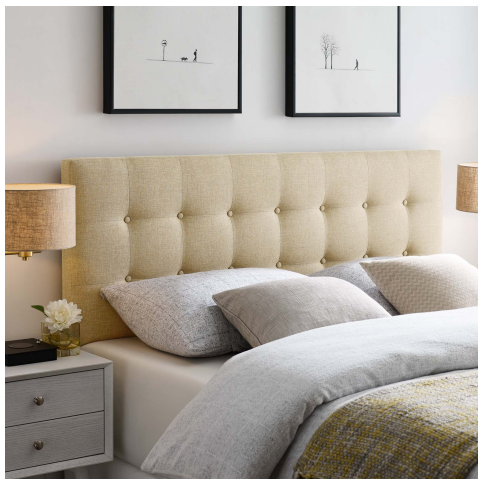

HONORMILL

NEED ASSISTANCE OR CUSTOM QUOTE? CALL: 212-560-5977 www.HONORMILL.com

Emily Full Upholstered Fabric Headboard

\$175.00

Description

Add elegance to your bedroom with the Modway Emily Button Tufted Linen Fabric Upholstered Full Headboard. Designed with just the right amount of grace, Emily Full Headboard is made from fiberboard, plywood, and fine linen fabric upholstery for a construction that is both lightweight and long-lasting. Perfect for contemporary and modern bedrooms, sleep soundly and impart a sense of tranquility amidst an impressive backdrop of style with this headboard for full beds. Set Includes: One - Emily Full Headboard

Additional Information

SKU	SMODC16728
Dimensions	<p>Overall Product Dimensions: 3.5"L x 56"W x 22.5"H Bedframe Mounting Location: 4.5 - 8.5"H Mounting Location A - Height to Top of Headboard: 52.5"H Mounting Location A - Height to Bottom of Headboard: 30.5"H Mounting Location B - Height to Top of Headboard: 50"H Mounting Location B - Height to Bottom of Headboard: 28"H Mounting Location C - Height to Top of Headboard: 47.5"H Mounting Location C - Height to Bottom of Headboard: 25.5"H Mounting Location D - Height to Top of Headboard: 45"H Mounting Location D - Height to Bottom of Headboard: 23"H Floor to Top of Headboard: 45.5 - 53"H Floor to Bottom of Headboard: 23 - 30.5"H</p>