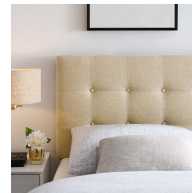

HONORMILL

NEED ASSISTANCE OR CUSTOM QUOTE? CALL: 212-560-5977 www.HONORMILL.com

Emily Full Upholstered Fabric Headboard

\$175.00

Description

Add elegance to your bedroom with the Modway Emily Button Tufted Linen Fabric Upholstered Full Headboard. Designed with just the right amount of grace, Emily Full Headboard is made from fiberboard, plywood, and fine linen fabric upholstery for a construction that is both lightweight and long-lasting. Perfect for contemporary and modern bedrooms, sleep soundly and impart a sense of tranquility amidst an impressive backdrop of style with this headboard for full beds. Set Includes: One - Emily Full Headboard

Additional Information

SKU	SMODC16728
Dimensions	<p>Overall Product Dimensions: 3.5"L x 56"W x 22.5"H Bedframe Mounting Location: 4.5 - 8.5"H Mounting Location A - Height to Top of Headboard: 52.5"H Mounting Location A - Height to Bottom of Headboard: 30.5"H Mounting Location B - Height to Top of Headboard: 50"H Mounting Location B - Height to Bottom of Headboard: 28"H Mounting Location C - Height to Top of Headboard: 47.5"H Mounting Location C - Height to Bottom of Headboard: 25.5"H Mounting Location D - Height to Top of Headboard: 45"H Mounting Location D - Height to Bottom of Headboard: 23"H Floor to Top of Headboard: 45.5 - 53"H Floor to Bottom of Headboard: 23 - 30.5"H</p>