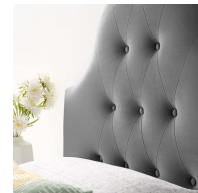

HONORMILL

NEED ASSISTANCE OR CUSTOM QUOTE? CALL: 212-560-5977 www.HONORMILL.com

Sovereign Twin Diamond Tufted Performance Velvet Headboard

\$239.00

Description

Regal curves and a slightly curved silhouette blend with plush vintage glamour to create the Sovereign Performance Velvet Twin Headboard. A delightful focal point for a kid's bedroom, guest room, or dorm, this upholstered velvet headboard for twin bed frames provides a soft, stain-resistant update for luxurious comfort while relaxing, reading, or conversing in bed. Solidly constructed from plywood and fiberboard with dense foam padding, this diamond tufted twin-size velvet headboard comes with five mounting positions that are height adjustable from 45" - 52.5". Set Includes: One - Sovereign Twin Diamond Tufted Headboard

Additional Information

SKU	SMODC17852
Dimensions	Overall Product Dimensions: 4"L x 39"W x 64.5"H Floor to Top of Headboard: 57 - 64.5"H Floor to Bottom of Headboard: 23 - 30.5"H Headboard Dimensions: 34"H