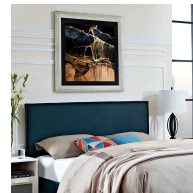

HONORMILL

NEED ASSISTANCE OR CUSTOM QUOTE? CALL: 212-560-5977 www.HONORMILL.com

Camille Queen Upholstered Fabric Headboard

\$180.00

Description

Accentuate your decor with the refined Modway Camille Fabric Upholstered Queen Headboard. Elegantly stitched with French seam upholstery, Camille Queen Headboard comes in soft linen fabric, has a solid wood frame, adjustable wood legs, and dense foam padding for ultimate support. Instill grace with an exceptional headboard for queen beds perfect for traditional, contemporary and modern decors. Set Includes: One - Camille Queen Headboard

Additional Information

SKU	SMODC16961
Dimensions	Overall Product Dimensions: 3"L x 67"W x 41.5 - 49"H Headboard Dimensions: 3"L x 67"W x 24"H Floor to Bottom of Headboard: 17.5 - 25"H