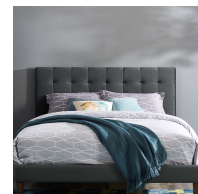

HONORMILL

NEED ASSISTANCE OR CUSTOM QUOTE? CALL: 212-560-5977 www.HONORMILL.com

Paisley Tufted Full / Queen Upholstered Performance Velvet Headboard

\$190.00

Description

Enjoy simple elegance with the square-patterned design of Paisley. Featuring timeless biscuit tufting, Paisley updates the guest bedroom or master suite with charming appeal. A stylish full or queen headboard, Paisley is made of soft, stain resistant performance velvet covering a durable fiberboard and plywood frame with dense foam padding. Solidly constructed with extra wide black-stained wood post legs that fit either full or queen bed frames, choose from three mounting positions with this tall, padded headboard that ranges from 46 - 54 inches in height. The Paisley full or queen headboard is a lavish addition that offers quality support while reclining and relaxing. Set Includes: One - Paisley Tufted Full / Queen Headboard

Additional Information

SKU	SMODC17295
Dimensions	Overall Product Dimensions: 63.5"L x 3"W x 46 - 54"H Bottom to Top of Headboard: 26.5"H Floor to Top of Headboard: 46 - 54"H Floor to Bottom of Headboard: 19.5 - 27.5"H