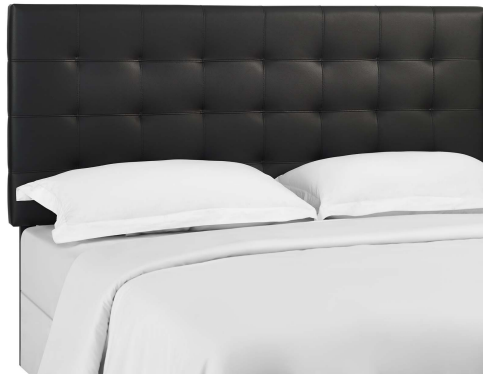

## Paisley Tufted Full / Queen Upholstered Faux Leather Headboard

\$188.00

### Description

Enjoy simple elegance with the square-patterned design of Paisley. Featuring timeless biscuit tufting, Paisley updates the guest bedroom or master suite with charming appeal. A stylish full or queen headboard, Paisley is made of soft upholstered faux leather covering a durable fiberboard and plywood frame with dense foam padding. Solidly constructed with extra wide black-stained wood post legs that fit either full or queen bed frames, choose from three mounting positions with this tall, padded headboard that ranges from 46 - 54 inches in

height. The Paisley full or queen headboard is a lavish addition that offers quality support while reclining and relaxing. Set Includes: One - Paisley Tufted Full / Queen Headboard