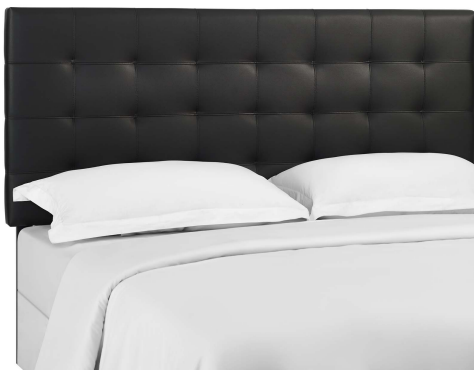

## Paisley Tufted Full / Queen Upholstered Faux Leather Headboard

\$188.00

### Description

Enjoy simple elegance with the square-patterned design of Paisley. Featuring timeless biscuit tufting, Paisley updates the guest bedroom or master suite with charming appeal. A stylish full or queen headboard, Paisley is made of soft upholstered faux leather covering a durable fiberboard and plywood frame with dense foam padding. Solidly constructed with extra wide black-stained wood post legs that fit either full or queen bed frames, choose from three mounting positions with this tall, padded headboard that ranges from 46 - 54 inches in

height. The Paisley full or queen headboard is a lavish addition that offers quality support while reclining and relaxing. Set Includes: One - Paisley Tufted Full / Queen Headboard