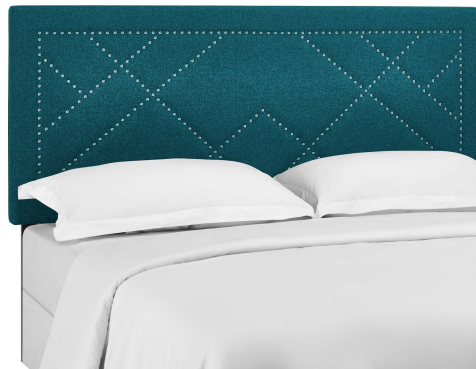

HONORMILL

NEED ASSISTANCE OR CUSTOM QUOTE? CALL: 212-560-5977 www.HONORMILL.com

Reese Nailhead King And California King Upholstered Linen Fabric Headboard

\$371.00

Description

Experience the geometric subtlety of Reese. Featuring an intersecting metal nailhead pattern and inset rim, Reese graces the modern guest bedroom or master suite with a king or Cali / California king headboard that makes a striking decor statement. Made of soft upholstered linen fabric covering a durable fiberboard and plywood frame, Reese comes solidly constructed with extra wide black-stained wood post legs that fit either king or California king bed frames, and are height adjustable in three mounting positions. This tall headboard ranges from 46 - 54 inches in height, making this dense foam padded headboard a luxurious addition for quality support while reading and relaxing. Set Includes: One - Reese Nailhead King and California King Headboard

Additional Information

SKU	SMODC17270
Dimensions	Overall Product Dimensions: 3"L x 79.5"W x 46 - 54"H Floor to Top of Headboard: 46 - 54"H Floor to Bottom of Headboard: 19.5 - 27.5"H