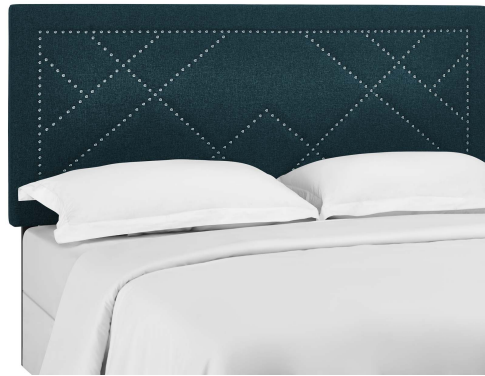

HONORMILL

NEED ASSISTANCE OR CUSTOM QUOTE? CALL: 212-560-5977 www.HONORMILL.com

Reese Nailhead King And California King Upholstered Linen Fabric Headboard

\$371.00

Description

Experience the geometric subtlety of Reese. Featuring an intersecting metal nailhead pattern and inset rim, Reese graces the modern guest bedroom or master suite with a king or Cali / California king headboard that makes a striking decor statement. Made of soft upholstered linen fabric covering a durable fiberboard and plywood frame, Reese comes solidly constructed with extra wide black-stained wood post legs that fit either king or California king bed frames, and are height adjustable in three mounting positions. This tall headboard ranges from 46 - 54 inches in height, making this dense foam padded headboard a luxurious addition for quality support while reading and relaxing. Set Includes: One - Reese Nailhead King and California King Headboard

Additional Information

SKU	SMODC17270
Dimensions	Overall Product Dimensions: 3"L x 79.5"W x 46 - 54"H Floor to Top of Headboard: 46 - 54"H Floor to Bottom of Headboard: 19.5 - 27.5"H