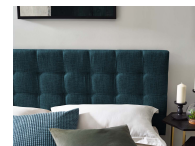

HONORMILL

NEED ASSISTANCE OR CUSTOM QUOTE? CALL: 212-560-5977 www.HONORMILL.com

Paisley Tufted Twin Upholstered Linen Fabric Headboard

\$161.00

Description

Enjoy simple elegance with the square-patterned design of Paisley. Featuring timeless biscuit tufting, Paisley updates the kid, dorm, or guest bedroom with charming appeal. A stylish twin headboard, Paisley is made of soft upholstered linen fabric covering a durable fiberboard and plywood frame with dense foam padding. Solidly constructed with black-stained wood post legs for twin bed frames, choose from three mounting positions with this tall, padded headboard that ranges from 46 - 54 inches in height. The Paisley twin headboard is a lavish addition that offers quality support while reclining and relaxing. Set Includes: One - Paisley Tufted Twin Headboard

Additional Information

SKU	SMODC17275
Dimensions	Overall Product Dimensions: 42.5"L x 3"W x 46 - 54"H Bottom to Top of Headboard: 26.5"H Floor to Top of Headboard: 46 - 54"H Floor to Bottom of Headboard: 19.5 - 27.5"H