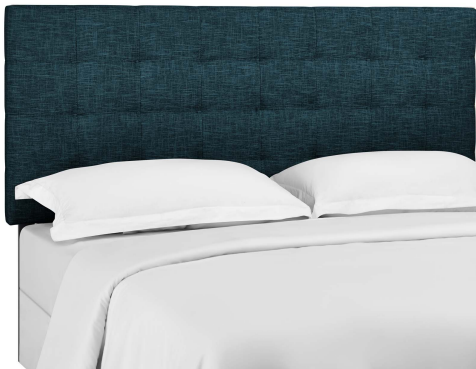

HONORMILL

NEED ASSISTANCE OR CUSTOM QUOTE? CALL: 212-560-5977 www.HONORMILL.com

Paisley Tufted Twin Upholstered Linen Fabric Headboard

\$161.00

Description

Enjoy simple elegance with the square-patterned design of Paisley. Featuring timeless biscuit tufting, Paisley updates the kid, dorm, or guest bedroom with charming appeal. A stylish twin headboard, Paisley is made of soft upholstered linen fabric covering a durable fiberboard and plywood frame with dense foam padding. Solidly constructed with black-stained wood post legs for twin bed frames, choose from three mounting positions with this tall, padded headboard that ranges from 46 - 54 inches in height. The Paisley twin headboard is a lavish addition that offers quality support while reclining and relaxing. Set Includes: One - Paisley Tufted Twin Headboard

Additional Information

SKU	SMODC17275
Dimensions	Overall Product Dimensions: 42.5"L x 3"W x 46 - 54"H Bottom to Top of Headboard: 26.5"H Floor to Top of Headboard: 46 - 54"H Floor to Bottom of Headboard: 19.5 - 27.5"H