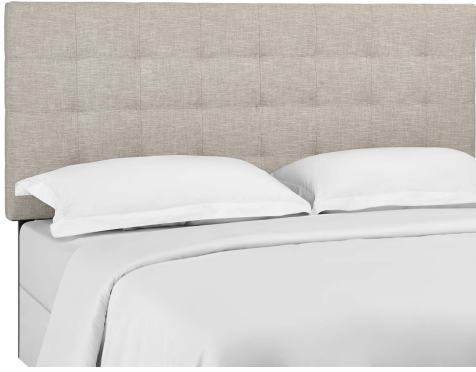

HONORMILL

NEED ASSISTANCE OR CUSTOM QUOTE? CALL: 212-560-5977 www.HONORMILL.com

Paisley Tufted Twin Upholstered Linen Fabric Headboard

\$161.00

Description

Enjoy simple elegance with the square-patterned design of Paisley. Featuring timeless biscuit tufting, Paisley updates the kid, dorm, or guest bedroom with charming appeal. A stylish twin headboard, Paisley is made of soft upholstered linen fabric covering a durable fiberboard and plywood frame with dense foam padding. Solidly constructed with black-stained wood post legs for twin bed frames, choose from three mounting positions with this tall, padded headboard that ranges from 46 - 54 inches in height. The Paisley twin headboard is a lavish addition that offers quality support while reclining and relaxing. Set Includes: One - Paisley Tufted Twin Headboard

Additional Information

SKU	SMODC17275
Dimensions	Overall Product Dimensions: 42.5"L x 3"W x 46 - 54"H Bottom to Top of Headboard: 26.5"H Floor to Top of Headboard: 46 - 54"H Floor to Bottom of Headboard: 19.5 - 27.5"H