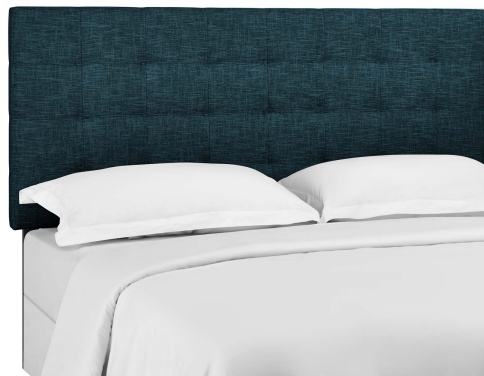

HONORMILL

NEED ASSISTANCE OR CUSTOM QUOTE? CALL: 212-560-5977 www.HONORMILL.com

Paisley Tufted Twin Upholstered Linen Fabric Headboard

\$161.00

Description

Enjoy simple elegance with the square-patterned design of Paisley. Featuring timeless biscuit tufting, Paisley updates the kid, dorm, or guest bedroom with charming appeal. A stylish twin headboard, Paisley is made of soft upholstered linen fabric covering a durable fiberboard and plywood frame with dense foam padding. Solidly constructed with black-stained wood post legs for twin bed frames, choose from three mounting positions with this tall, padded headboard that ranges from 46 - 54 inches in height. The Paisley twin headboard is a lavish addition that offers quality support while reclining and relaxing. Set Includes: One - Paisley Tufted Twin Headboard

Additional Information

SKU	SMODC17275
Dimensions	Overall Product Dimensions: 42.5"L x 3"W x 46 - 54"H Bottom to Top of Headboard: 26.5"H Floor to Top of Headboard: 46 - 54"H Floor to Bottom of Headboard: 19.5 - 27.5"H