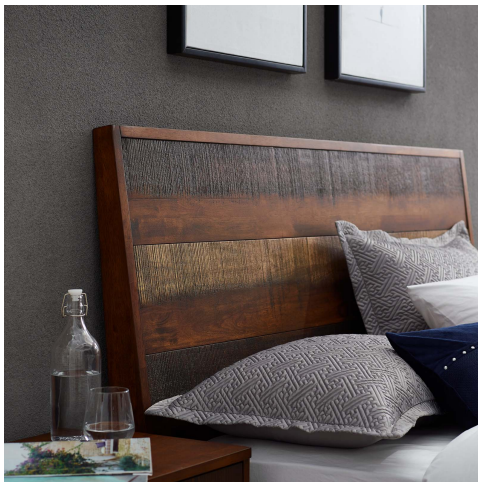

HONORMILL

NEED ASSISTANCE OR CUSTOM QUOTE? CALL: 212-560-5977 www.HONORMILL.com

Arwen Queen Rustic Wood Bed

\$1,032.00

Description

Complement your bedroom decor with the inspired, organic design of the Arwen Collection. This bedroom set features durable MDF wood, wipe clean walnut veneer, with an intricately striped walnut and natural wood grain veneer pattern. The Arwen Queen Platform Bed comes with twelve poplar wood slats that eliminate the need for a box spring, a reinforced center beam with three center wood support legs, wood headboard supports, and two angled metal corner legs with non-marking foot caps. Arwen nightstand, dresser, and chest come with easy glide, full-extension drawers, and spacious storage space. Perfect for farmhouse, rustic, industrial, mid-century, tropical and contemporary modern homes, Arwen is a top quality master or guest bedroom set. The platform bed supports up to 2,205 lbs. Set Includes: One - Arwen Queen Rustic Wood Bed

Additional Information

SKU	SMODC17246
Dimensions	Overall Product Dimensions: 88.5"L x 63.5"W x 47"H Floor to Top of Bed frame: 15.5"H