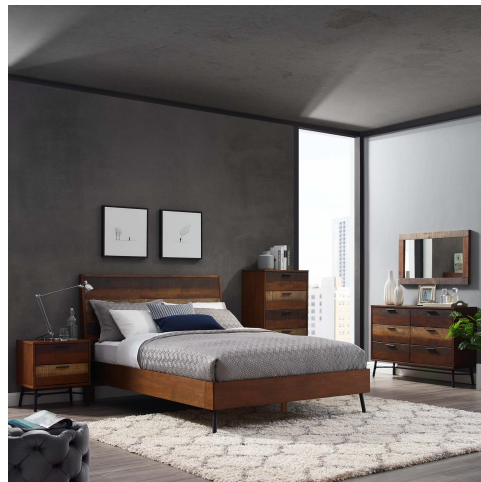

HONORMILL

NEED ASSISTANCE OR CUSTOM QUOTE? CALL: 212-560-5977 www.HONORMILL.com

Arwen Queen Rustic Wood Bed

\$1,032.00

Description

Complement your bedroom decor with the inspired, organic design of the Arwen Collection. This bedroom set features durable MDF wood, wipe clean walnut veneer, with an intricately striped walnut and natural wood grain veneer pattern. The Arwen Queen Platform Bed comes with twelve poplar wood slats that eliminate the need for a box spring, a reinforced center beam with three center wood support legs, wood headboard supports, and two angled metal corner legs with non-marking foot caps. Arwen nightstand, dresser, and chest come with easy glide, full-extension drawers, and spacious storage space. Perfect for farmhouse, rustic, industrial, mid-century, tropical and contemporary modern homes, Arwen is a top quality master or guest bedroom set. The platform bed supports up to 2,205 lbs. Set Includes: One - Arwen Queen Rustic Wood Bed

Additional Information

SKU	SMODC17246
Dimensions	Overall Product Dimensions: 88.5"L x 63.5"W x 47"H Floor to Top of Bed frame: 15.5"H