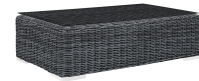

HONORMILL

NEED ASSISTANCE OR CUSTOM QUOTE? CALL: 212-560-5977 www.HONORMILL.com

Summon 7 Piece Outdoor Patio Sunbrella Sectional Set

\$8,030.00

Description

Experience the outdoors with exceptional comfort and quality. Summon Outdoor Patio Sectional Sofa set offers an exquisite two-tone synthetic rattan weave, plush all-weather cushions with industry-leading Sunbrella fabric, UV protection, and a sturdy powder-coated aluminum frame. Featuring an elegant modern look, Summon Patio Sectional Sofa Set is part of an avant-garde outdoor sectional series well-equipped for enhancing patio, backyard, or poolside gatherings. This installment of the series is an Outdoor Patio Furniture set with Coffee Table. Set Includes: One - Summon Armchair One - Summon Coffee Table One - Summon Corner Chair One - Summon Left Arm Loveseat One - Summon Right Arm Loveseat Two - Summon Armless Chair

Additional Information

SKU	SMODC13514
Dimensions	<p>Overall Product Dimensions: 120"L x 157.5"W x 25"H Single Sofa Dimensions: 37.5"L x 35.5"W x 25"H Corner Sofa Dimensions: 35.5"L x 35.5"W x 25"H Big Corner Sofa Dimensions: 35.5"L x 55"W x 25"H Middle Sofa Dimensions: 35.5"L x 29.5"W x 25"H Coffee Table Dimension: 49"L x 29.5"W x 12"H Corner Section Dimensions: 35.5"L x 35.5"W x 25"H Right Arm Section Dimensions: 35.5"L x 55"W x 25"H Seat Height: 15.5"H Backrest Height From Seat: 9.5"H Armrest Dimensions: 6"W x 25"H Left & Right Arm Section Seat Cushion Dimensions: 28.5"L x 48"W x 4"H Left Right Arm Section Back Cushion Dimensions: 11"L x 48"W x 3"H</p>