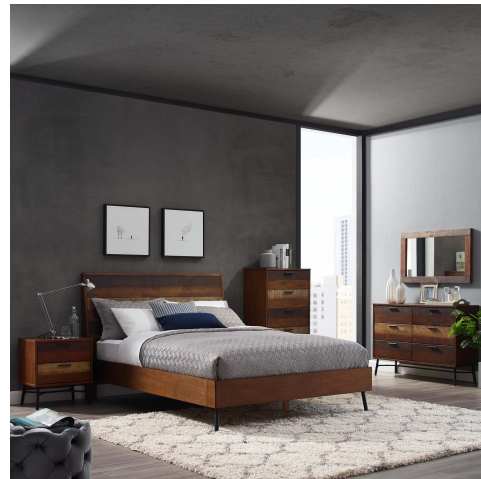

HONORMILL

NEED ASSISTANCE OR CUSTOM QUOTE? CALL: 212-560-5977 www.HONORMILL.com

Arwen 5 Piece Queen Bedroom Set

\$3,340.00

Description

Complement your bedroom decor with the inspired, organic design of Arwen. This sturdy MDF wood queen platform bed features an easy wipe clean walnut veneer, with an intricately striped walnut and natural wood grain veneer pattern on the headboard. Arwen comes with twelve poplar wood slats that eliminate the need for a box spring, a reinforced center beam with three center wood support legs, wood headboard supports, and two angled metal corner legs with non-marking foot caps. Perfect for farmhouse, rustic, industrial, mid-century, tropical and contemporary modern homes. Set Includes: One - Arwen Queen Rustic Wood Bed One - Arwen Rustic Wood Chest One - Arwen Rustic Wood Dresser One - Arwen Rustic Wood Frame Mirror One - Arwen Rustic Wood Nightstand

Additional Information

SKU	SMODC17808
Dimensions	Overall Queen Bed Dimensions: 63.5"L x 47"W x 3.5"H Overall Nightstand Dimensions: 21.5"L x 15.5"W x 23.5"H Overall Dresser Dimensions: 15.5"L x 47"W x 33.5"H Overall Mirror Dimensions: 1.5"L x 39.5"W x 23.5"H Overall Chest Dimensions: 15.5"L x 24.5"W x 49.5"H Overall Product Dimensions: 63.5"L x 173.5"W x 49.5"H