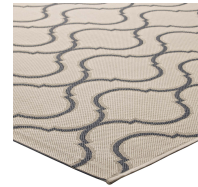

HONORMILL

NEED ASSISTANCE OR CUSTOM QUOTE? CALL: 212-560-5977 www.HONORMILL.com

Linza Wave Abstract Trellis 8X10 Indoor And Outdoor Area Rug

\$264.00

Description

Make a sophisticated statement with the Linza Wave Abstract Trellis Indoor and Outdoor Area Rug. Patterned with an elegant design, Linza is a durable machine-woven polypropylene rug. Featuring an abstract lattice design with a low pile weave and gripping rubber bottom, this all-weather area rug is a perfect addition to the outdoor patio, porch, deck, or inside the house in the living room, bedroom, kitchen or dining room. Linza is a family-friendly fade and stain resistant rug with easy maintenance. Hose down or vacuum periodically. Create a contemporary play area for kids and pets in high-traffic areas while protecting your floor from spills and heavy furniture with this carefree decor solution. Set Includes: One - Linza Wave Abstract Trellis 8x10 Indoor and Outdoor Area Rug

Additional Information

SKU	SMODC18084
Dimensions	Overall Product Dimensions: 122"L x 94.5"W x 0.5"H