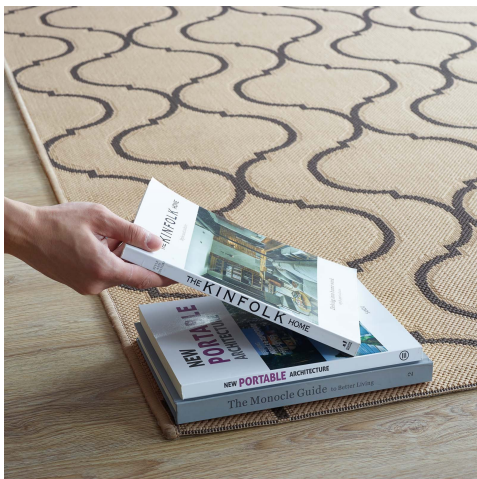

HONORMILL

NEED ASSISTANCE OR CUSTOM QUOTE? CALL: 212-560-5977 www.HONORMILL.com

Linza Wave Abstract Trellis 8X10 Indoor And Outdoor Area Rug

\$264.00

Description

Make a sophisticated statement with the Linza Wave Abstract Trellis Indoor and Outdoor Area Rug. Patterned with an elegant design, Linza is a durable machine-woven polypropylene rug. Featuring an abstract lattice design with a low pile weave and gripping rubber bottom, this all-weather area rug is a perfect addition to the outdoor patio, porch, deck, or inside the house in the living room, bedroom, kitchen or dining room. Linza is a family-friendly fade and stain resistant rug with easy maintenance. Hose down or vacuum periodically. Create a contemporary play area for kids and pets in high-traffic areas while protecting your floor from spills and heavy furniture with this carefree decor solution. Set Includes: One - Linza Wave Abstract Trellis 8x10 Indoor and Outdoor Area Rug

Additional Information

SKU	SMODC18084
Dimensions	Overall Product Dimensions: 122"L x 94.5"W x 0.5"H