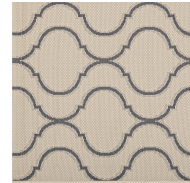

HONORMILL

NEED ASSISTANCE OR CUSTOM QUOTE? CALL: 212-560-5977 www.HONORMILL.com

Linza Wave Abstract Trellis 8X10 Indoor And Outdoor Area Rug

\$264.00

Description

Make a sophisticated statement with the Linza Wave Abstract Trellis Indoor and Outdoor Area Rug. Patterned with an elegant design, Linza is a durable machine-woven polypropylene rug. Featuring an abstract lattice design with a low pile weave and gripping rubber bottom, this all-weather area rug is a perfect addition to the outdoor patio, porch, deck, or inside the house in the living room, bedroom, kitchen or dining room. Linza is a family-friendly fade and stain resistant rug with easy maintenance. Hose down or vacuum periodically. Create a contemporary play area for kids and pets in high-traffic areas while protecting your floor from spills and heavy furniture with this carefree decor solution. Set Includes: One - Linza Wave Abstract Trellis 8x10 Indoor and Outdoor Area Rug

Additional Information

SKU	SMODC18084
Dimensions	Overall Product Dimensions: 122"L x 94.5"W x 0.5"H