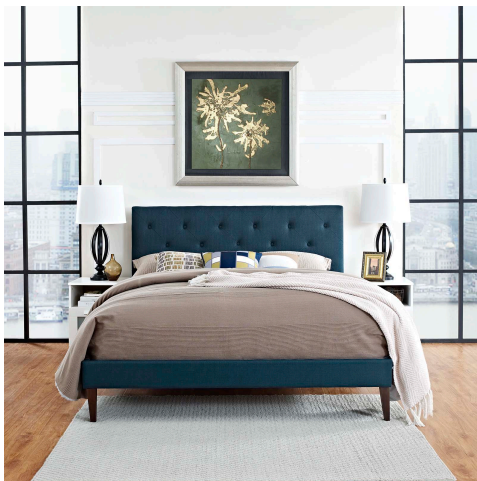

HONORMILL

NEED ASSISTANCE OR CUSTOM QUOTE? CALL: 212-560-5977 www.HONORMILL.com

Tarah King Fabric Platform Bed With Squared Tapered Legs

\$557.00

Description

Accelerate your bedroom decor with the Tarah Platform Bed. Made with a solid wood frame upholstered in polyester fabric, Tarah features tapered wood legs, plastic foot glides, stylish headboard, and ten sturdy wood slats with a centered supporting bar and two support legs for enhanced stability. Due to the wooden slat support system, the use of a box spring is unnecessary. Tarah supports memory foam mattresses such as our Aveline series. Perfect for mid-century modern, minimalist and contemporary bedrooms. Mattress not included. Assembly Required. Set Includes: One - Terisa King Headboard One - Tessie King Bed Frame with Squared Tapered Legs

Additional Information

SKU	SMODC17640
Dimensions	Overall Product Dimensions: 83.5"L x 79.5"W x 47.5"H Long Board Dimensions: 81"L x 6"W x 1"H Short Board Dimensions: 79.5"L x 6"W x 1"H Overall Headboard Dimensions: 3"L x 79.5"W x 47.5"H