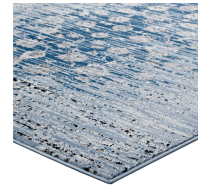

## Chiara Distressed Floral Lattice Contemporary 5X8 Area Rug

\$174.00

## Description

Make a sophisticated statement with the Chiara Distressed Floral Lattice Contemporary Area Rug. Patterned with an elegant design, Chiara is a durable machine-woven heat-set polypropylene rug. Complete with a gripping rubber bottom, Chiara enhances traditional and contemporary modern decors while outlasting everyday use. Featuring a faded floral lattice design with a low pile weave, the area rug is a perfect addition to the living room, bedroom, entryway, kitchen, dining room or family room. Chiara is a family-friendly stain resistant rug with easy maintenance. Vacuum regularly and spot clean with diluted soap or detergent as needed. Create a comfortable play area for kids and pets while protecting your floor from spills and heavy furniture with this carefree decor update for high traffic areas of your home. Set Includes: One - Chiara Distressed Floral Lattice Contemporary 5x8 Area Rug