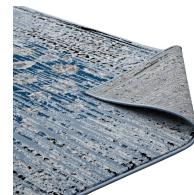

## Chiara Distressed Floral Lattice Contemporary 5X8 Area Rug

\$174.00

## Description

Make a sophisticated statement with the Chiara Distressed Floral Lattice Contemporary Area Rug. Patterned with an elegant design, Chiara is a durable machine-woven heat-set polypropylene rug. Complete with a gripping rubber bottom, Chiara enhances traditional and contemporary modern decors while outlasting everyday use. Featuring a faded floral lattice design with a low pile weave, the area rug is a perfect addition to the living room, bedroom, entryway, kitchen, dining room or family room. Chiara is a family-friendly stain resistant rug with easy maintenance. Vacuum regularly and spot clean with diluted soap or detergent as needed. Create a comfortable play area for kids and pets while protecting your floor from spills and heavy furniture with this carefree decor update for high traffic areas of your home. Set Includes: One - Chiara Distressed Floral Lattice Contemporary 5x8 Area Rug