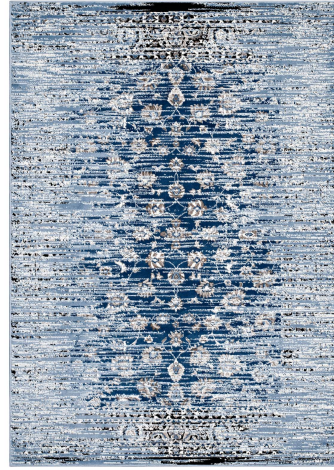

## Chiara Distressed Floral Lattice Contemporary 5X8 Area Rug

\$174.00

## Description

Make a sophisticated statement with the Chiara Distressed Floral Lattice Contemporary Area Rug. Patterned with an elegant design, Chiara is a durable machine-woven heat-set polypropylene rug. Complete with a gripping rubber bottom, Chiara enhances traditional and contemporary modern decors while outlasting everyday use. Featuring a faded floral lattice design with a low pile weave, the area rug is a perfect addition to the living room, bedroom, entryway, kitchen, dining room or family room. Chiara is a family-friendly stain resistant rug with easy maintenance. Vacuum regularly and spot clean with diluted soap or detergent as needed. Create a comfortable play area for kids and pets while protecting your floor from spills and heavy furniture with this carefree decor update for high traffic areas of your home. Set Includes: One - Chiara Distressed Floral Lattice Contemporary 5x8 Area Rug

## Additional Information

SKU	SMODC18069
Dimensions	Overall Product Dimensions: 90.5"L x 63"W x 0.5"H