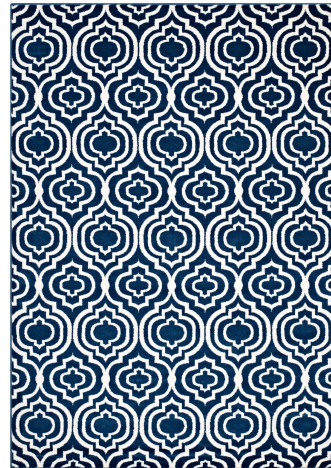

HONORMILL

NEED ASSISTANCE OR CUSTOM QUOTE? CALL: 212-560-5977 www.HONORMILL.com

Frame Transitional Moroccan Trellis 5X8 Area Rug

\$174.00

Description

Make a sophisticated statement with the Frame Transitional Moroccan Trellis Area Rug. Patterned with an elegant design, Frame is a durable machine-woven heat-set polypropylene rug. Complete with a gripping rubber bottom, Frame enhances traditional and contemporary modern decors while outlasting everyday use. Featuring a geometric lattice design with a low pile weave, the area rug is a perfect addition to the living room, bedroom, entryway, kitchen, dining room or family room. Frame is a family-friendly stain resistant rug with easy maintenance. Vacuum regularly and spot clean with diluted soap or detergent as needed. Create a comfortable play area for kids and pets while protecting your floor from spills and heavy furniture with this carefree decor update for high traffic areas of your home. Set Includes: One - Frame Transitional Moroccan Trellis 5x8 Area Rug

Additional Information

| | |
|------------|---|
| SKU | SMODC18063 |
| Dimensions | Overall Product Dimensions: 90.5"L x 63"W x 0.5"H |