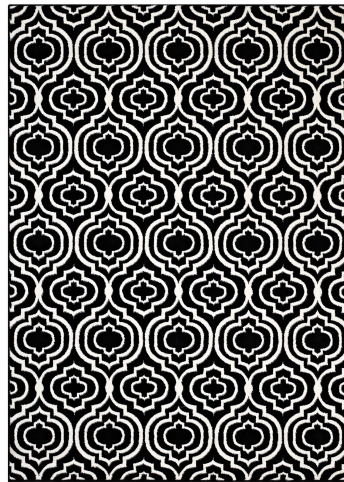

HONORMILL

NEED ASSISTANCE OR CUSTOM QUOTE? CALL: 212-560-5977 www.HONORMILL.com

Frame Transitional Moroccan Trellis 5X8 Area Rug

\$174.00

Description

Make a sophisticated statement with the Frame Transitional Moroccan Trellis Area Rug. Patterned with an elegant design, Frame is a durable machine-woven heat-set polypropylene rug. Complete with a gripping rubber bottom, Frame enhances traditional and contemporary modern decors while outlasting everyday use. Featuring a geometric lattice design with a low pile weave, the area rug is a perfect addition to the living room, bedroom, entryway, kitchen, dining room or family room. Frame is a family-friendly stain resistant rug with easy maintenance. Vacuum regularly and spot clean with diluted soap or detergent as needed. Create a comfortable play area for kids and pets while protecting your floor from spills and heavy furniture with this carefree decor update for high traffic areas of your home. Set Includes: One - Frame Transitional Moroccan Trellis 5x8 Area Rug

Additional Information

| | |
|------------|---|
| SKU | SMODC18063 |
| Dimensions | Overall Product Dimensions: 90.5"L x 63"W x 0.5"H |