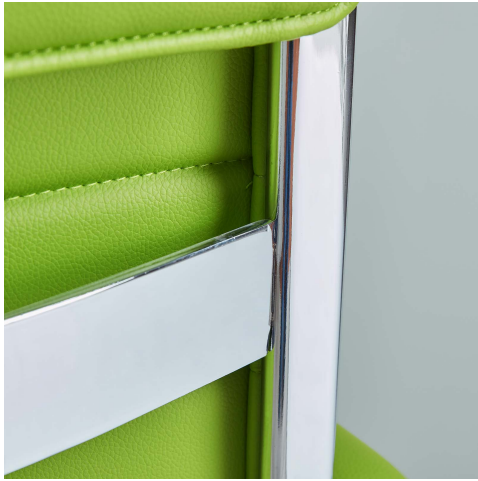

## Description

Steer the course and sail to an island called style. Jive is the result of chair makers who decided to design a chair that just works. Functionally, it is a pleasure to sit in as the durable ribbed vinyl back provides natural posture support. The seat cushion and arms are padded, while the form of the armrests was intended to maximize a 90-degree wrist angling for typing. Jive's chrome-plated aluminum base is fitted with five dual-wheel casters, while a tension knob and tilt lock allow for easy back position adjustments. This is a chair made for the modern office and a welcome embodiment of the spirit of progress and determination. Set Includes: One - Jive Ribbed Mid Back Executive Office Chair in Vinyl