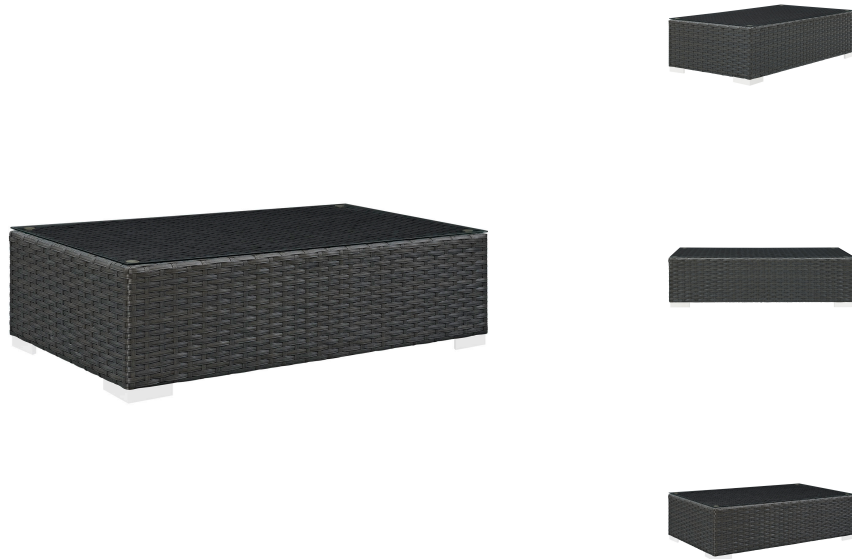

HONORMILL

NEED ASSISTANCE OR CUSTOM QUOTE? CALL: 212-560-5977 www.HONORMILL.com

Sojourn Outdoor Patio Coffee Table

\$317.00

Description

Outfit your patio with the imaginative Sojourn Outdoor Patio Furniture series. The Sojourn Patio Coffee Table offers a robust seating experience that easily rearranges according to usage. Outfitted with synthetic rattan weave, UV protection, powder-coated aluminum frame, immensely enjoy your outdoor time with an outdoor coffee table that enhances patio, backyard, or poolside areas. This installment of the series is an Outdoor Patio Coffee Table. Set Includes: One - Sojourn Coffee Table

Additional Information

SKU	SMODC12135
Dimensions	Overall Product Dimensions: 43.5"L x 23.5"W x 12.5"H