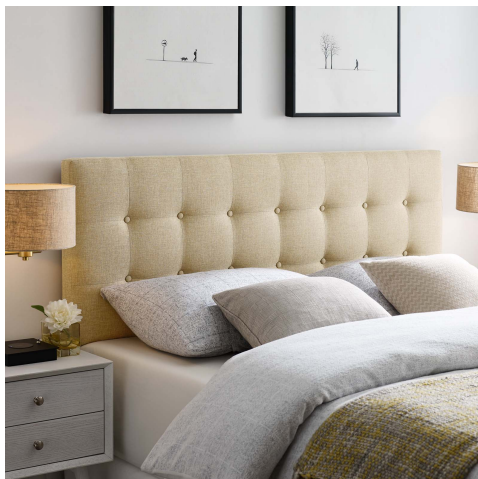

HONORMILL

NEED ASSISTANCE OR CUSTOM QUOTE? CALL: 212-560-5977 www.HONORMILL.com

Emily King Upholstered Fabric Headboard

\$237.00

Description

Add elegance to your bedroom with the Modway Emily Button Tufted Linen Fabric Upholstered King Headboard. Designed with just the right amount of grace, Emily King Headboard is made from fiberboard, plywood, and fine linen fabric upholstery for a construction that is both lightweight and long-lasting. Perfect for contemporary and modern bedrooms, sleep soundly and impart a sense of tranquility amidst an impressive backdrop of style with this headboard for King or California King beds. Set Includes: One - Emily King Headboard

Additional Information

SKU	SMODC16734
Dimensions	<p>Overall Product Dimensions: 3.5"L x 78.5"W x 22.5"H Bedframe Mounting Location: 4.5 - 8.5"H Mounting Location A - Height to Top of Headboard: 52.5"H Mounting Location A - Height to Bottom of Headboard: 30.5"H Mounting Location B - Height to Top of Headboard: 50"H Mounting Location B - Height to Bottom of Headboard: 28"H Mounting Location C - Height to Top of Headboard: 47.5"H Mounting Location C - Height to Bottom of Headboard: 25.5"H Mounting Location D - Height to Top of Headboard: 45"H Mounting Location D - Height to Bottom of Headboard: 23"H Floor to Top of Headboard: 45.5 - 53"H Floor to Bottom of Headboard: 23 - 30.5"H</p>