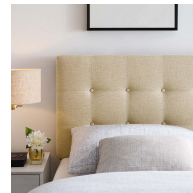

HONORMILL

NEED ASSISTANCE OR CUSTOM QUOTE? CALL: 212-560-5977 www.HONORMILL.com

Emily King Upholstered Fabric Headboard

\$237.00

Description

Add elegance to your bedroom with the Modway Emily Button Tufted Linen Fabric Upholstered King Headboard. Designed with just the right amount of grace, Emily King Headboard is made from fiberboard, plywood, and fine linen fabric upholstery for a construction that is both lightweight and long-lasting. Perfect for contemporary and modern bedrooms, sleep soundly and impart a sense of tranquility amidst an impressive backdrop of style with this headboard for King or California King beds. Set Includes: One - Emily King Headboard

Additional Information

SKU	SMODC16734
Dimensions	<p>Overall Product Dimensions: 3.5"L x 78.5"W x 22.5"H Bedframe Mounting Location: 4.5 - 8.5"H Mounting Location A - Height to Top of Headboard: 52.5"H Mounting Location A - Height to Bottom of Headboard: 30.5"H Mounting Location B - Height to Top of Headboard: 50"H Mounting Location B - Height to Bottom of Headboard: 28"H Mounting Location C - Height to Top of Headboard: 47.5"H Mounting Location C - Height to Bottom of Headboard: 25.5"H Mounting Location D - Height to Top of Headboard: 45"H Mounting Location D - Height to Bottom of Headboard: 23"H Floor to Top of Headboard: 45.5 - 53"H Floor to Bottom of Headboard: 23 - 30.5"H</p>