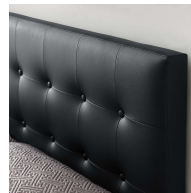

HONORMILL

NEED ASSISTANCE OR CUSTOM QUOTE? CALL: 212-560-5977 www.HONORMILL.com

Emily Full Upholstered Vinyl Headboard

\$175.00

Description

Add elegance to your bedroom with the Modway Emily Button Tufted Faux Leather Upholstered Full Headboard. Designed with just the right amount of grace, Emily Full Headboard is made from fiberboard, plywood, and luxurious faux leather upholstery for a construction that is both lightweight and long-lasting. Perfect for contemporary and modern bedrooms, sleep soundly and impart a sense of tranquility amidst an impressive backdrop of style with this headboard for full beds. Set Includes: One - Emily Full Headboard

Additional Information

| SKU | SMODCI6732 |
|------------|---|
| Dimensions | Overall Product Dimensions: 3.5"L x 56"W x 22.5"H Bedframe Mounting Location: 4.5 - 8.5"H Mounting Location A - Height to Top of Headboard: 52.5"H Mounting Location A - Height to Bottom of Headboard: 30.5"H Mounting Location B - Height to Top of Headboard: 50"H Mounting Location B - Height to Bottom of Headboard: 28"H Mounting Location C - Height to Top of Headboard: 47.5"H Mounting Location C - Height to Bottom of Headboard: 25.5"H Mounting Location D - Height to Top of Headboard: 45"H Mounting Location D - Height to Bottom of Headboard: 23"H Floor to Top of Headboard: 45.5 - 53"H Floor to Bottom of Headboard: 23 - 30.5"H |