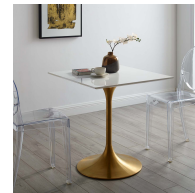

HONORMILL

NEED ASSISTANCE OR CUSTOM QUOTE? CALL: 212-560-5977 www.HONORMILL.com

Saarinen Tulip 28" Square Wood Top Dining Table

\$774.00

Description

Reflecting a seamless organic shape and timeless form, the Lippa side table has become a symbol of modernism for over the past 60 years. Before its release, homes were filled with clunky remnants of an industrial age long gone by. But in order to advance into the new world, homes first had to transition from the traditional table, into a piece that connoted progress. The base and dimensions are true to the original specifications, while the tables square white top and metal tapered base are carefully lacquered with a chip-resistant finish. Set Includes: One - Lippa 28" Square Dining Table

Additional Information

SKU	SMODC15137
Dimensions	Overall Product Dimensions: 27.5"L x 27.5"W x 28.5"H Floor to underside of Table: 27.5"H Table top thickness: 1"H Width of legs: 20"W