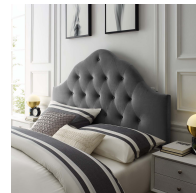

HONORMILL

NEED ASSISTANCE OR CUSTOM QUOTE? CALL: 212-560-5977 www.HONORMILL.com

Sovereign King Diamond Tufted Performance Velvet Headboard

\$350.00

Description

Regal curves and a slightly curved silhouette blend with plush vintage glamour to create the Sovereign Performance Velvet King Headboard. A delightful focal point for any master suite or guest room, this upholstered velvet headboard for king bed frames provides a soft, stain-resistant update for luxurious comfort while relaxing, reading, or conversing in bed. Solidly constructed from plywood and fiberboard with dense foam padding, this diamond tufted king size velvet headboard comes with five mounting positions that are height adjustable from 45" - 52.5". Set Includes: One - Sovereign King Diamond Tufted Headboard

Additional Information

SKU	SMODC17867
Dimensions	Overall Product Dimensions: 4"L x 78.5"W x 64.5"H Floor to Bottom of Headboard: 30.5"H Floor to Top of Headboard: 64.5"H Headboard Dimensions: 34"H