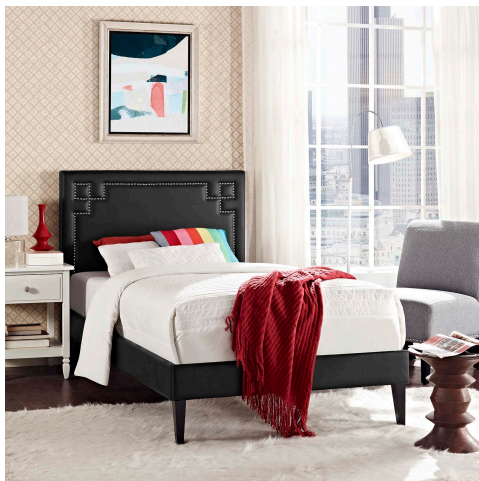

HONORMILL

NEED ASSISTANCE OR CUSTOM QUOTE? CALL: 212-560-5977 www.HONORMILL.com

Ruthie Twin Vinyl Platform Bed With Squared Tapered Legs

\$375.00

Description

Accelerate your bedroom decor with the Ruthie Platform Bed. Made with a solid wood frame upholstered in vinyl, Ruthie features tapered wood legs, plastic foot glides, stylish headboard, and ten sturdy wood slats with a centered supporting bar and two support legs for enhanced stability. Due to the wooden slat support system, the use of a box spring is unnecessary. Ruthie supports memory foam mattresses such as our Aveline series. Perfect for mid-century modern, eclectic and contemporary bedrooms. Mattress not included. Assembly Required. Set Includes: One - Josie Twin Headboard One - Tessie Twin Bed Frame with Squared Tapered Legs

Additional Information

SKU	SMODC17511
Dimensions	Overall Product Dimensions: 78.5"L x 42.5"W x 47.5"H Bed Inner Size: 40"L x 76"W Long Board Size: 76"L x 9"W x 1"H Short Board Size: 42.5"L x 6"W x 1"H Overall Headboard Dimensions: 3"L x 42.5"W x 47.5"H