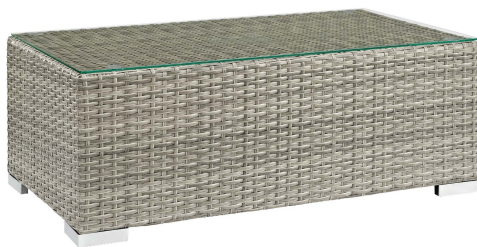

HONORMILL

NEED ASSISTANCE OR CUSTOM QUOTE? CALL: 212-560-5977 www.HONORMILL.com

Repose 8 Piece Outdoor Patio Sunbrella Sectional Set

\$3,828.00

Description

Enjoy the outdoors while benefiting from style and comfort. Repose offers a detailed tan and gray synthetic rattan weave with UV protection for eye-catching appeal and durability, plus 4 thick all-weather polyester cushions with contrasting color French piping, non-marking foot pads, and sturdy powder-coated aluminum framed seats and ottomans that support up to 331 pounds each. Subtle style defines the Repose outdoor sectional collection making it a natural choice for enhancing your patio, backyard, or poolside gatherings. Set Includes: Five - Repose Sunbrella Fabric Armless Chair One - Repose Coffee Table Two - Repose Sunbrella Fabric Corner

Additional Information

SKU	SMODC14772
Dimensions	Overall Product Dimensions: 58.5"L x 145"W x 34"H Overall Armless Chair Dimensions: 30"L x 28.5"W x 34"H Overall Coffee Table Dimensions: 19.5"L x 35.5"W x 13.5"H Overall Corner Dimensions: 30"L x 30"W x 34"H Cushion Dimensions: 28.5"L x 28.5"W x 4"H Floor to Top of Seat: 17.5"H