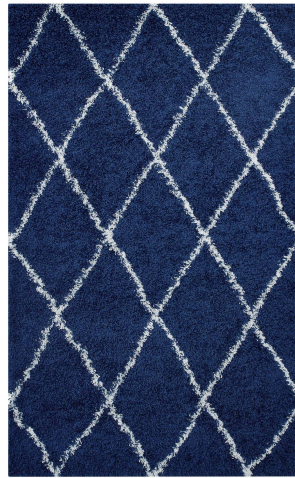

HONORMILL

NEED ASSISTANCE OR CUSTOM QUOTE? CALL: 212-560-5977 www.HONORMILL.com

Toryn Diamond Lattice 5X8 Shag Area Rug

\$168.00

Description

Make a sophisticated statement with the Toryn Diamond Trellis Shag Area Rug. Patterned with an elegant lattice design, Toryn is a durable machine-woven polypropylene rug. Complete with a jute bottom, Toryn enhances traditional and contemporary modern decors while outlasting everyday use. Featuring a stylish trellis design with a shag high pile weave of approximately two inches, this non-shedding, high density area rug is a perfect addition to the living room, bedroom, or family room. Vacuum regularly and spot clean with diluted soap or detergent as needed. Create a comfortable play area for kids and pets while protecting your floor from spills and heavy furniture with this carefree decor update for your home. Set Includes: One - Toryn Diamond Lattice 5x8 Shag Area Rug

Additional Information

SKU	SMODC18137
Dimensions	Overall Product Dimensions: 96.5"L x 61"W x 2"H