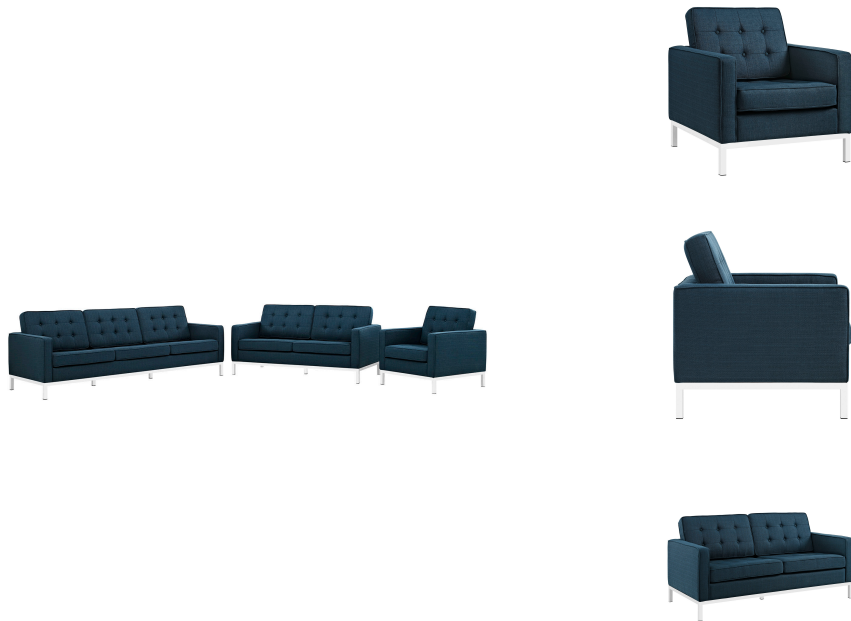

## Description

The mid-20th century was a time when hopes were at their highest. Technological developments were bustling forward, and the new world was just barely visible in the distance. But this time also presented a dilemma of sorts. The test of this forthcoming era was to be whether industry would foster comfort or stifle it. What makes the Loft series so complete? At first glance, it displays a pleasant linear design with an external tubular stainless steel frame. The back and seat are tufted and buttoned to enhance the overall richness of the piece. But can these aspects be said to define the totality of a classic? The answer then must be something profound. A thought that serves as representative of that era, while matching the sentiments of our present age. Our suggestion is that the Loft series conveys the potential of progress. From amidst the steel base, a comfortable seating experience is attained. From out of the exponential surge of technological growth, comes peace and solace. Perhaps this is why Loft is the sofa series of choice for so many Fortune

500 companies. Aside from its iconic feel, the set is symbolic of a time when technological innovation could do no wrong. When faster was seen only as something positive. The Loft series is the preferred choice for reception areas, living rooms, hotels, resorts, restaurants, and other lounge spaces. Set Includes: One - Loft Fabric Armchair One - Loft Fabric Loveseat One - Loft Fabric Sofa