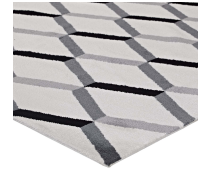

HONORMILL

NEED ASSISTANCE OR CUSTOM QUOTE? CALL: 212-560-5977 www.HONORMILL.com

Sigrun Geometric Chevron 8X10 Area Rug

\$497.00

Description

Make a sophisticated statement with the Sigrun Geometric Chevron Area Rug. Patterned with an elegant modern design, Sigrun is a soft machine-woven polyester microfiber rug that offers wide-ranging support and an exquisitely plush and cozy feeling underfoot. Complete with a jute fabric bottom, Sigrun enhances traditional and contemporary modern decors while outlasting everyday use. Featuring a stylish trellis design with a high density weave, this non-shedding area rug is the perfect addition to a living room, bedroom, entryway, kitchen, dining room, or family room. Sigrun is a family-friendly stain resistant rug with easy maintenance. Vacuum regularly and spot clean with diluted soap or detergent as needed. Create a comfortable play area for kids and pets while protecting your floors with this carefree decor update for your home. Set Includes: One - Sigrun Geometric Chevron 8x10 Area Rug

Additional Information

| | |
|------------|--|
| SKU | SMODC17926 |
| Dimensions | Overall Product Dimensions: 120"L x 96"W x 0.5"H |