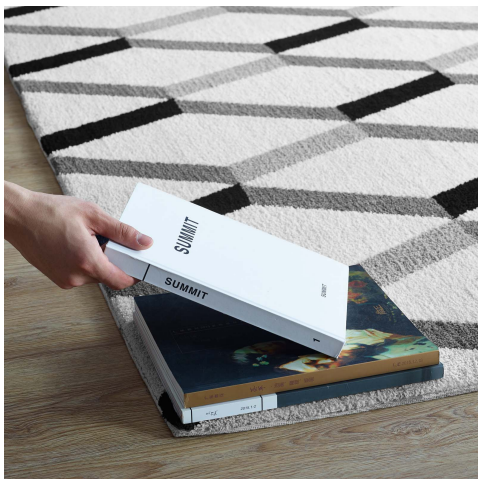

HONORMILL

NEED ASSISTANCE OR CUSTOM QUOTE? CALL: 212-560-5977 www.HONORMILL.com

Sigrun Geometric Chevron 8X10 Area Rug

\$497.00

Description

Make a sophisticated statement with the Sigrun Geometric Chevron Area Rug. Patterned with an elegant modern design, Sigrun is a soft machine-woven polyester microfiber rug that offers wide-ranging support and an exquisitely plush and cozy feeling underfoot. Complete with a jute fabric bottom, Sigrun enhances traditional and contemporary modern decors while outlasting everyday use. Featuring a stylish trellis design with a high density weave, this non-shedding area rug is the perfect addition to a living room, bedroom, entryway, kitchen, dining room, or family room. Sigrun is a family-friendly stain resistant rug with easy maintenance. Vacuum regularly and spot clean with diluted soap or detergent as needed. Create a comfortable play area for kids and pets while protecting your floors with this carefree decor update for your home. Set Includes: One - Sigrun Geometric Chevron 8x10 Area Rug

Additional Information

| | |
|------------|--|
| SKU | SMODC17926 |
| Dimensions | Overall Product Dimensions: 120"L x 96"W x 0.5"H |