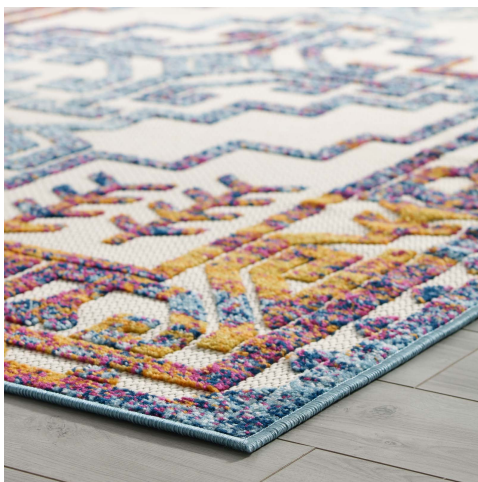

## Reflect Nyssa Distressed Geometric Southwestern Aztec 5X8 Indoor/Outdoor Area Rug

\$140.00

## Description

Make a sophisticated statement with the Nyssa Distressed Geometric Southwestern Aztec Indoor and Outdoor Area Rug from the Reflect Collection. Patterned with a distressed geometric design, Nyssa is a durable machine-woven polypropylene sisal rug. Featuring a Southwestern Aztec design with a low two-tier pile weave and gripping rubber bottom, this all-weather area rug is a perfect addition to the outdoor patio, porch, deck, or inside the house in the living room, bedroom, kitchen, or dining room. Nyssa is a pet and family-friendly, fade and stain resistant rug with easy maintenance. Hose down or vacuum periodically. Create a contemporary play area for kids and pets in high-traffic areas while protecting your floor from spills and heavy furniture with this carefree decor solution. Set Includes: One - Reflect Nyssa Distressed Geometric Southwestern Aztec 5x8 Indoor and Outdoor Area Rug

## Additional Information

SKU	SMODC18274
Dimensions	Overall Product Dimensions: 90.5"L x 63"W x 0.5"H