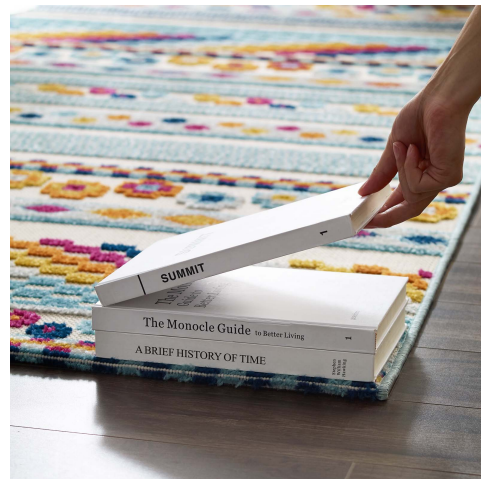

## Description

Make a sophisticated statement with the Cadhla Vintage Abstract Geometric Lattice Indoor and Outdoor Area Rug from the Reflect Collection. Patterned with a vintage lattice design, Cadhla is a durable machine-woven polypropylene sisal rug. Featuring a distressed abstract geometric design with a low two-tier pile weave and gripping rubber bottom, this all-weather area rug is a perfect addition to the outdoor patio, porch, deck, or inside the house in the living room, bedroom, kitchen or dining room. Cadhla is a pet and family-friendly, fade and stain resistant rug with easy maintenance. Hose down or vacuum periodically. Create a contemporary play area for kids and pets in high-traffic areas while protecting your floor from spills and heavy furniture with this carefree decor solution. Set Includes: One - Reflect Cadhla Vintage Abstract Geometric Lattice 8x10 Indoor and Outdoor Area Rug

## Additional Information

SKU	SMODC18279
Dimensions	Overall Product Dimensions: 122"L x 94.5"W x 0.5"H